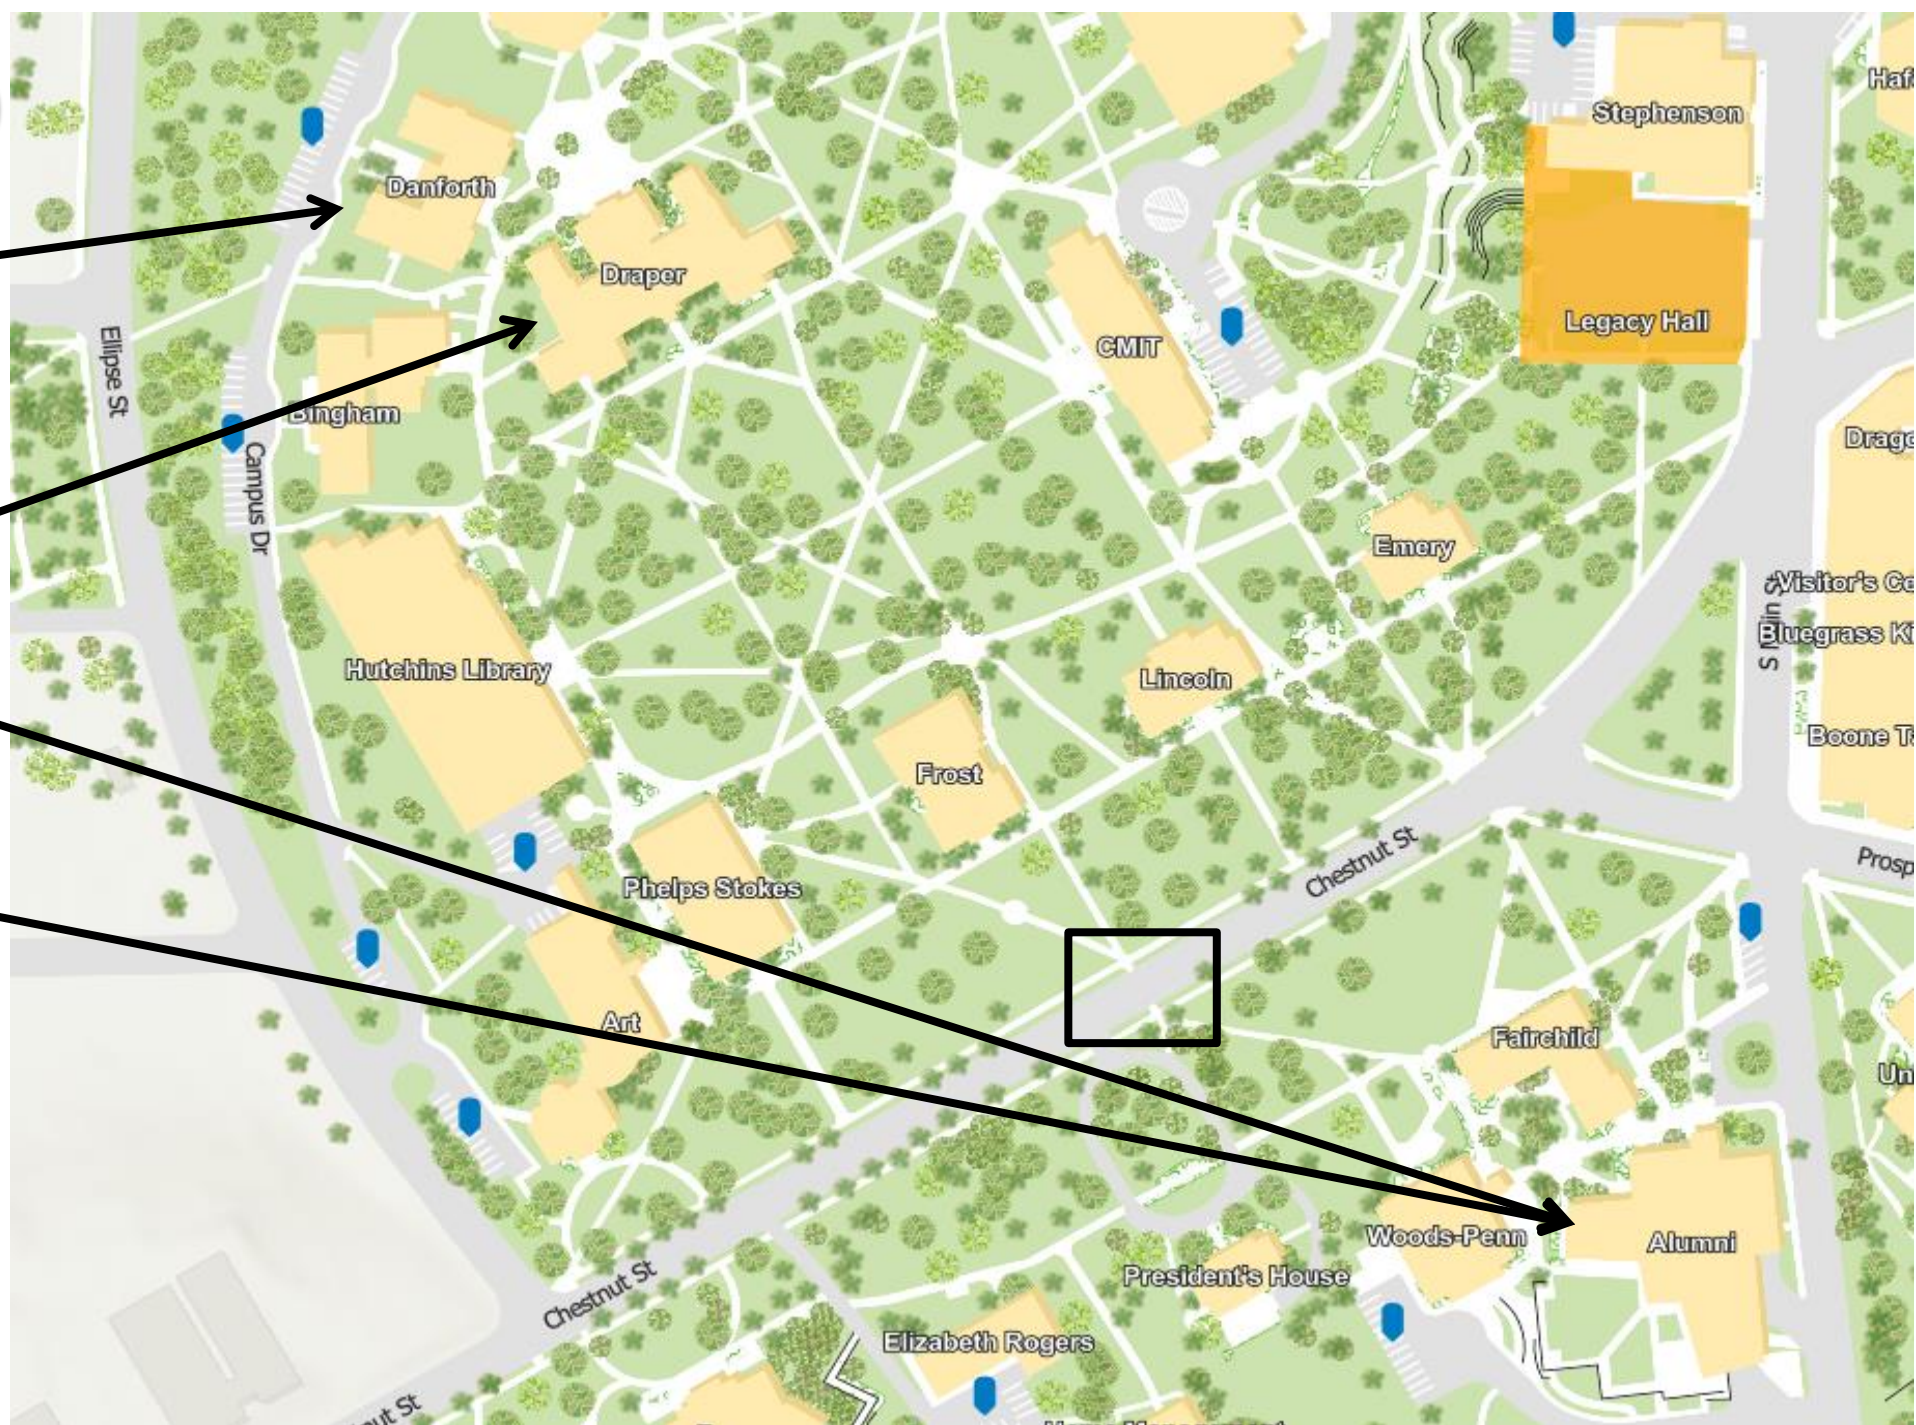

MG Camp

DORM

Danforth Hall
230 Campus Dr.
Berea, KY 40403

CLASSES

Draper Building

MEETINGS

Alumni Hall

FOOD

Alumni Hall

During the week students will be crossing the street at the crosswalk in the box. There will be a camp staffer at the crosswalk during meals and meetings to monitor.