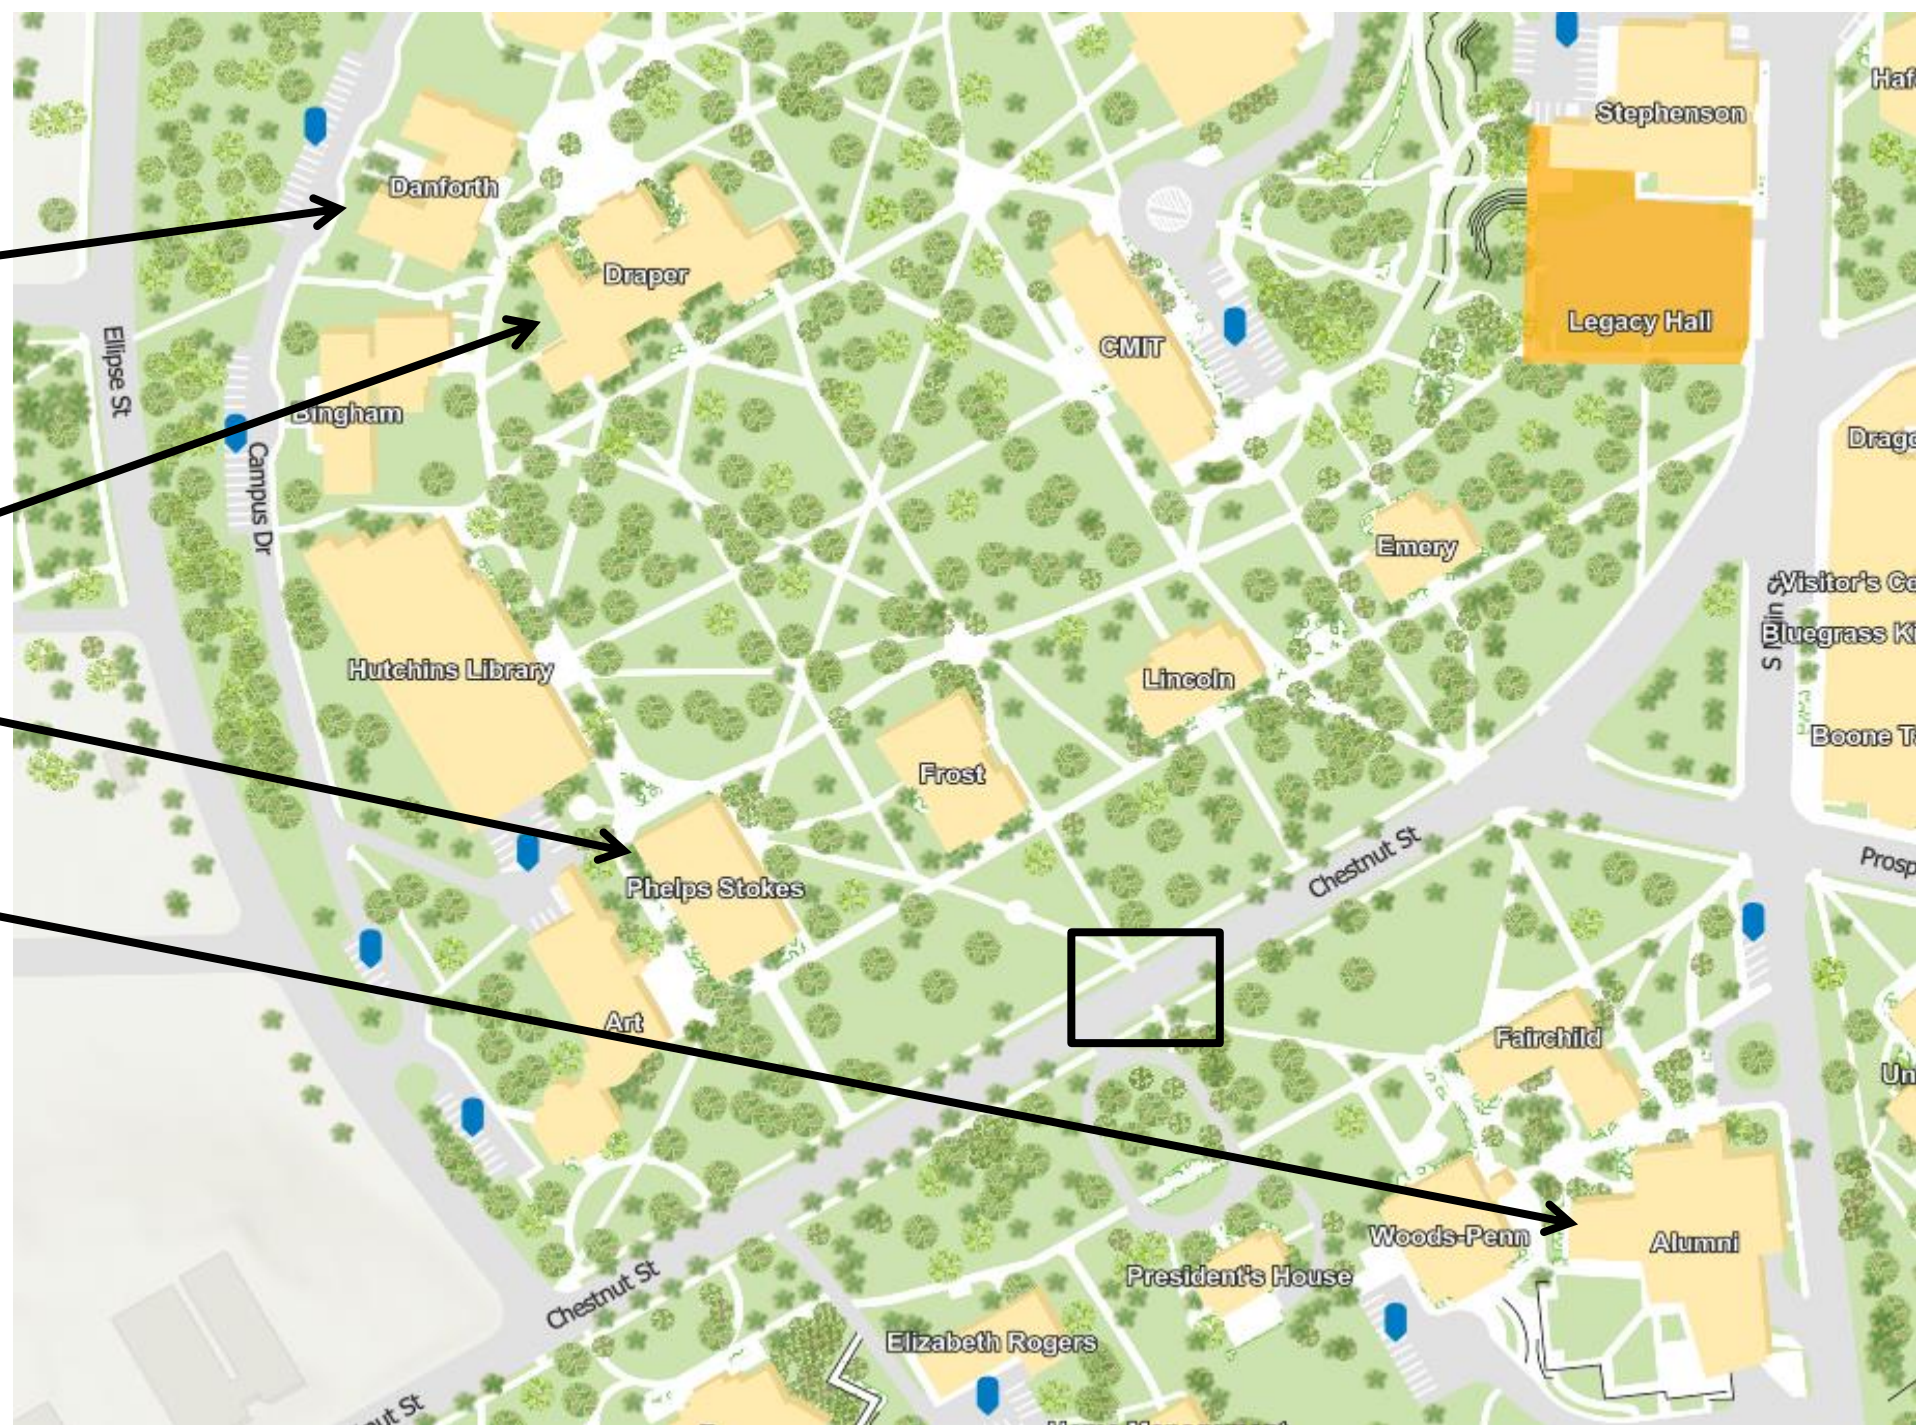

## CLASSES

*Draper Building*

## MEETINGS

*Phelps Stokes Chapel*

## FOOD

*Alumni Hall*

During the week students will be crossing the street at the crosswalk in the box. There will be a camp staffer at the crosswalk during meals to monitor.